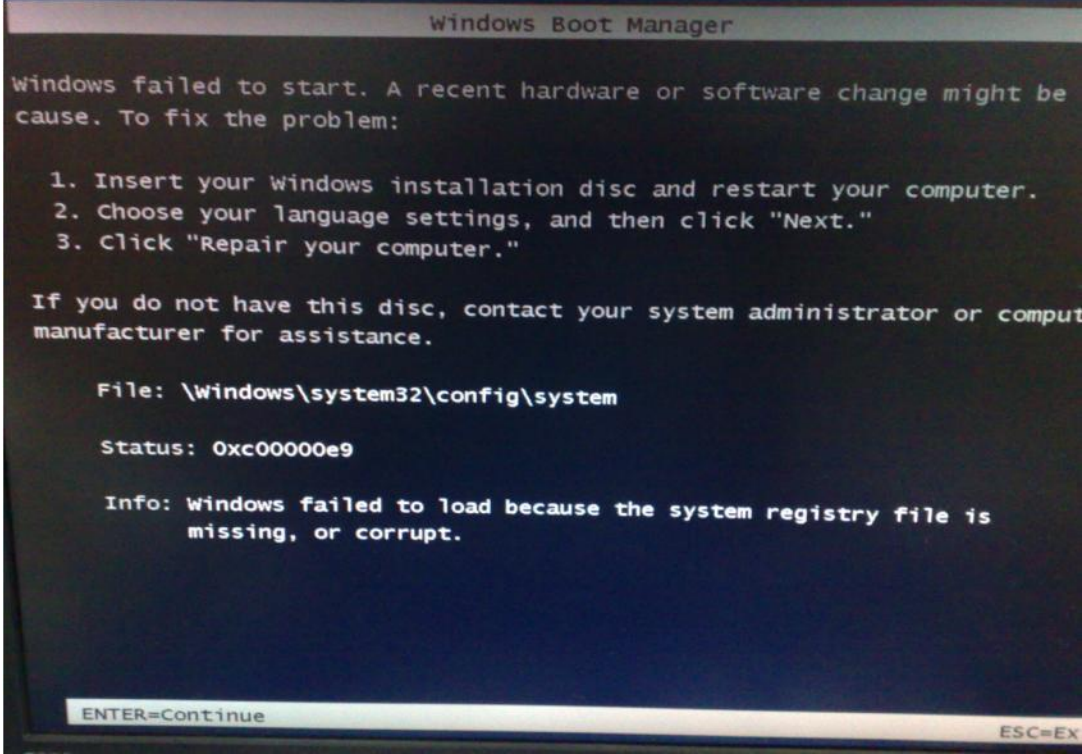

# EX A Guide to the ACTIVE EX WORKER THREAD TERMINATION Blue Screen of Death Error

“EX” BSOD “ACTIVE\_EX\_WORKER\_THREAD\_TERMINATION” “Windows 0x000000E9”

“ACTIVE\_EX\_WORKER\_THREAD\_TERMINATION” “Windows 0x000000E9”