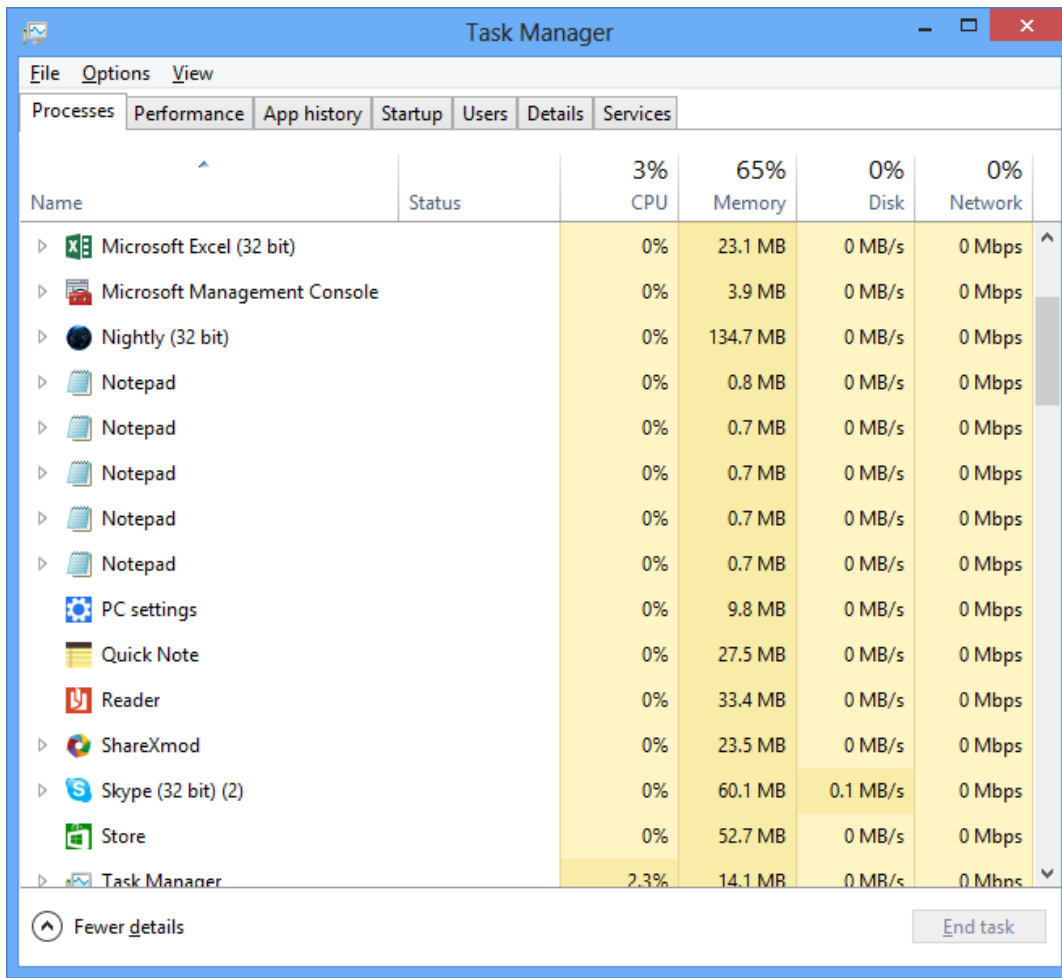

How to Use the Windows 8 Task Manager

Windows 8

Windows 8 Task Manager is a tool that allows you to view and manage the processes running on your computer. It provides information about the CPU, memory, and disk usage of each process, as well as the ability to end tasks that are not responding or are using too much memory.

Windows 8 Task Manager can be accessed in several ways:

Windows 8 Task Manager can be accessed in several ways:

- Press **Control + Alt + Delete** to open the Windows Security screen, then click on Task Manager.
- Right-click on the taskbar and select Task Manager.

???

- Press **Control + Shift + Esc** to open Task Manager directly.
- Press **Windows + X** and select Task Manager.

Windows 8 Task Manager is a powerful tool that can help you troubleshoot performance issues and manage your system's resources.

Windows 8 Task Manager is a powerful tool that can help you troubleshoot performance issues and manage your system's resources. It provides information about the CPU, memory, and disk usage of each process, as well as the ability to end tasks that are not responding or are using too much memory.